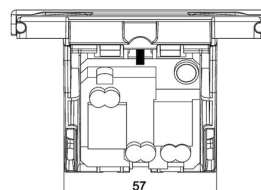

Schuko Hideaway Socket

White frame, modules inclusive*, getting into standard 3 modules boxes

cod. NLPEVL01 Bright white glass

cod. NLPEVS02 Matt white glass

FUNCTIONALITIES

- Hideaway socket with glass sliding cover, also when the plug is connected
- Chassis that fits all the 3 standard walled boxes available on the market (not compatible with boxes for plasterboard walls).
- Consisting of two elements: a plastic chassis fitting inside wall and a glass sliding cover hiding the electrical plug
- The sliding cover can be installed equally sliding on the right or on the left and on preinstalled electrical boxes with wires coming from left or right

TECHNICAL DETAILS

- 3 modules box (standard 503) for wall (plasterboard wall excluded)
- Sliding cover opening horizontally.
- Measures as reported on the images above
- White frame
- Material: (BC + ABS) blend, based on bisphenol A - polycarbonate
- Weight: 110 g.