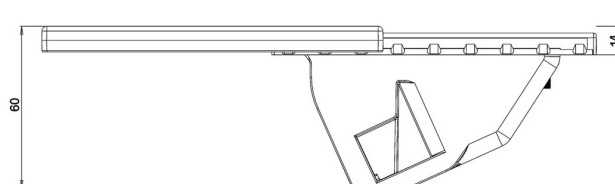

Schuko Hideaway Socket

White frame, modules inclusive*, getting into standard 3 modules boxes

cod. NLPEVL01 Bright white glass

cod. NLPEVS02 Matt white glass

FUNCTIONALITIES

- Hideaway socket with glass sliding cover, also when the plug is connected
- Chassis that fits all the 3 standard walled boxes available on the market (not compatible with boxes for plasterboard walls).
- Consisting of two elements: a plastic chassis fitting inside wall and a glass sliding cover hiding the electrical plug
- The sliding cover can be installed equally sliding on the right or on the left and on preinstalled electrical boxes with wires coming from left or right

TECHNICAL DETAILS

- 3 modules box (standard 503) for wall (plasterboard wall excluded)
- Sliding cover opening horizontally.
- Measures as reported on the images above
- White frame
- Material: (BC + ABS) blend, based on bisphenol A - polycarbonate
- Weight: 110 g.