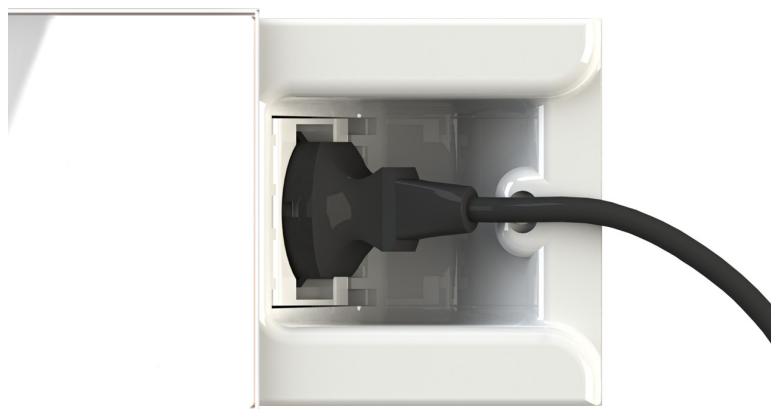

Schuko Hideaway Socket

White frame, modules inclusive*, getting into standard 3 modules boxes

cod. NLPEVL01 Bright white glass

cod. NLPEVS02 Matt white glass

FUNCTIONALITIES

- Hideaway socket with glass sliding cover, also when the plug is connected
- Chassis that fits all the 3 standard walled boxes available on the market (not compatible with boxes for plasterboard walls).
- Consisting of two elements: a plastic chassis fitting inside wall and a glass sliding cover hiding the electrical plug
- The sliding cover can be installed equally sliding on the right or on the left and on preinstalled electrical boxes with wires coming from left or right

TECHNICAL DETAILS

- 3 modules box (standard 503) for wall (plasterboard wall excluded)
- Sliding cover opening horizontally.
- Measures as reported on the images above
- White frame
- Material: (BC + ABS) blend, based on bisphenol A - polycarbonate
- Weight: 110 g.