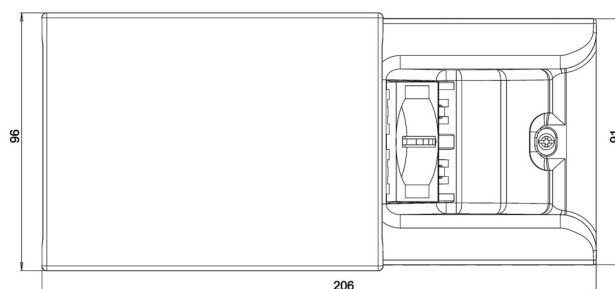

Schuko Hideaway Socket

White frame, modules inclusive*, getting into standard 3 modules boxes

cod. NLPEVL01 Bright white glass

cod. NLPEVS02 Matt white glass

FUNCTIONALITIES

- Hideaway socket with glass sliding cover, also when the plug is connected
- Chassis that fits all the 3 standard walled boxes available on the market (not compatible with boxes for plasterboard walls).
- Consisting of two elements: a plastic chassis fitting inside wall and a glass sliding cover hiding the electrical plug
- The sliding cover can be installed equally sliding on the right or on the left and on preinstalled electrical boxes with wires coming from left or right

TECHNICAL DETAILS

- 3 modules box (standard 503) for wall (plasterboard wall excluded)
- Sliding cover opening horizontally.
- Measures as reported on the images above
- White frame
- Material: (BC + ABS) blend, based on bisphenol A - polycarbonate
- Weight: 110 g.